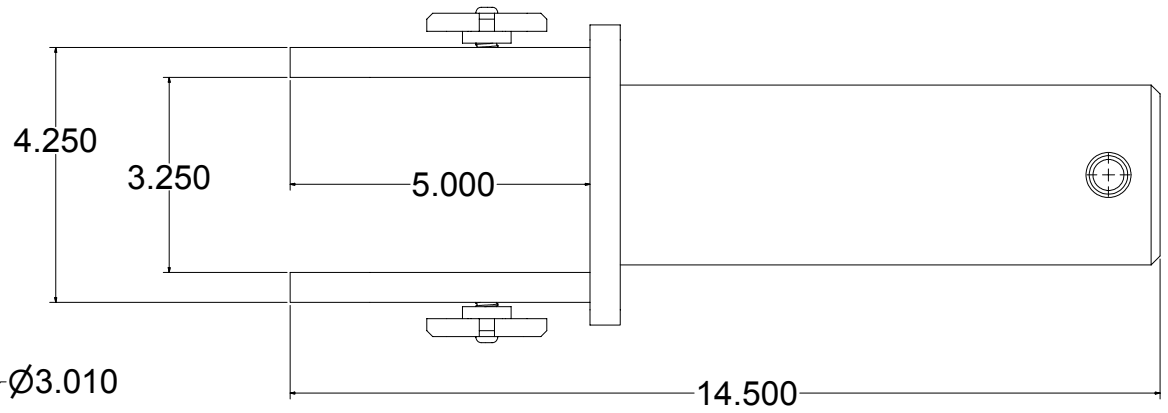

AIRCRAFT:
 CHALLENGER 600
 LOCKHEED JETSTAR
 SPEC:
 LENGTH 14 1/2"
 WEIGHT 10 LBS.
 COLOR: POWDER COAT YELLOW

TY-CHA1

ITEM	QTY	PART NUMBER	DESCRIPTION
		TY-CHA1	COMPLETE ASSEMBLY
1	1	TY-CH-01-00	FRAME ASSEMBLY
2	1	TY-FA-03-00	SLIDER ASSEMBLY
3	1	TY-FA-04-00	SLIDER ASSEMBLY
4	2	TY-CH-02	KNOB
5	2	10-24 X 3/8 (93310A240)	SS BUTTON HEAD CAP SCREW