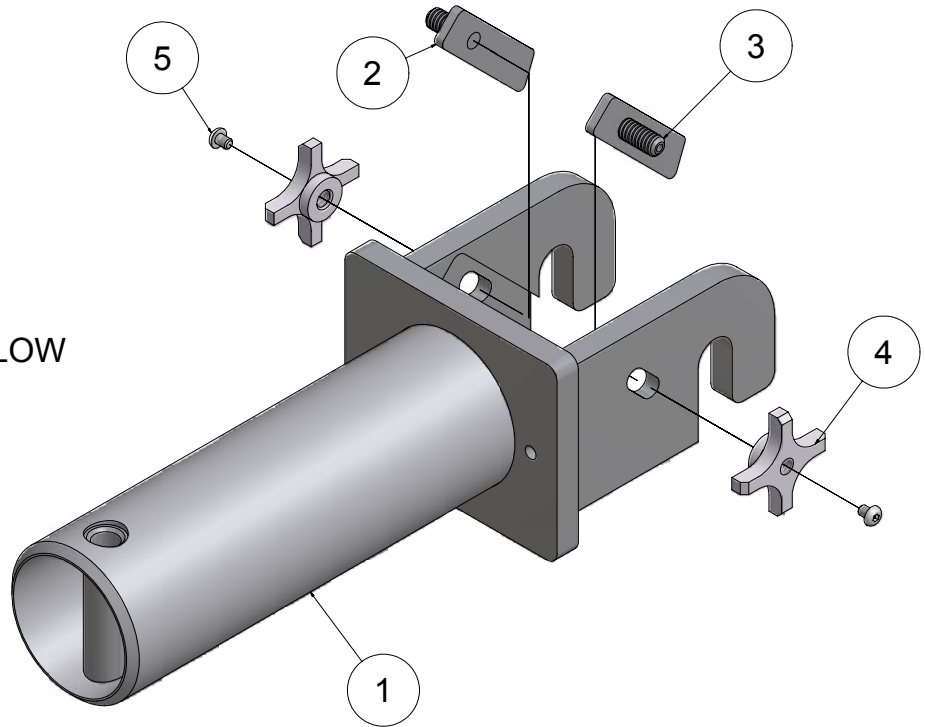

AIRCRAFT:
 CHALLENGER 600
 LOCKHEED JETSTAR
 SPEC:
 LENGTH 14 1/2"
 WEIGHT 10 LBS.
 COLOR: POWDER COAT YELLOW

TY-CHA1

ITEM	QTY	PART NUMBER	DESCRIPTION
		TY-CHA1	COMPLETE ASSEMBLY
1	1	TY-CH-01-00	FRAME ASSEMBLY
2	1	TY-FA-03-00	SLIDER ASSEMBLY
3	1	TY-FA-04-00	SLIDER ASSEMBLY
4	2	TY-CH-02	KNOB
5	2	10-24 X 3/8 (93310A240)	SS BUTTON HEAD CAP SCREW