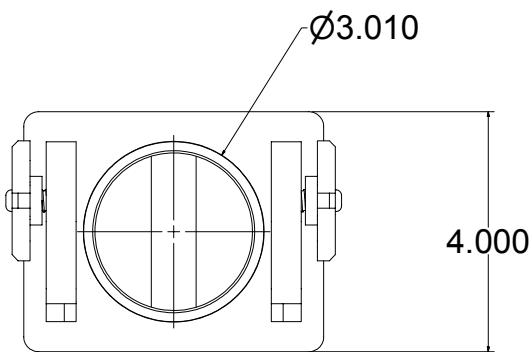

AIRCRAFT:
 CHALLENGER 600
 LOCKHEED JETSTAR
 SPEC:
 LENGTH 14 1/2"
 WEIGHT 10 LBS.
 COLOR: POWDER COAT YELLOW

TY-CHA1

ITEM	QTY	PART NUMBER	DESCRIPTION
		TY-CHA1	COMPLETE ASSEMBLY
1	1	TY-CH-01-00	FRAME ASSEMBLY
2	1	TY-FA-03-00	SLIDER ASSEMBLY
3	1	TY-FA-04-00	SLIDER ASSEMBLY
4	2	TY-CH-02	KNOB
5	2	10-24 X 3/8 (93310A240)	SS BUTTON HEAD CAP SCREW