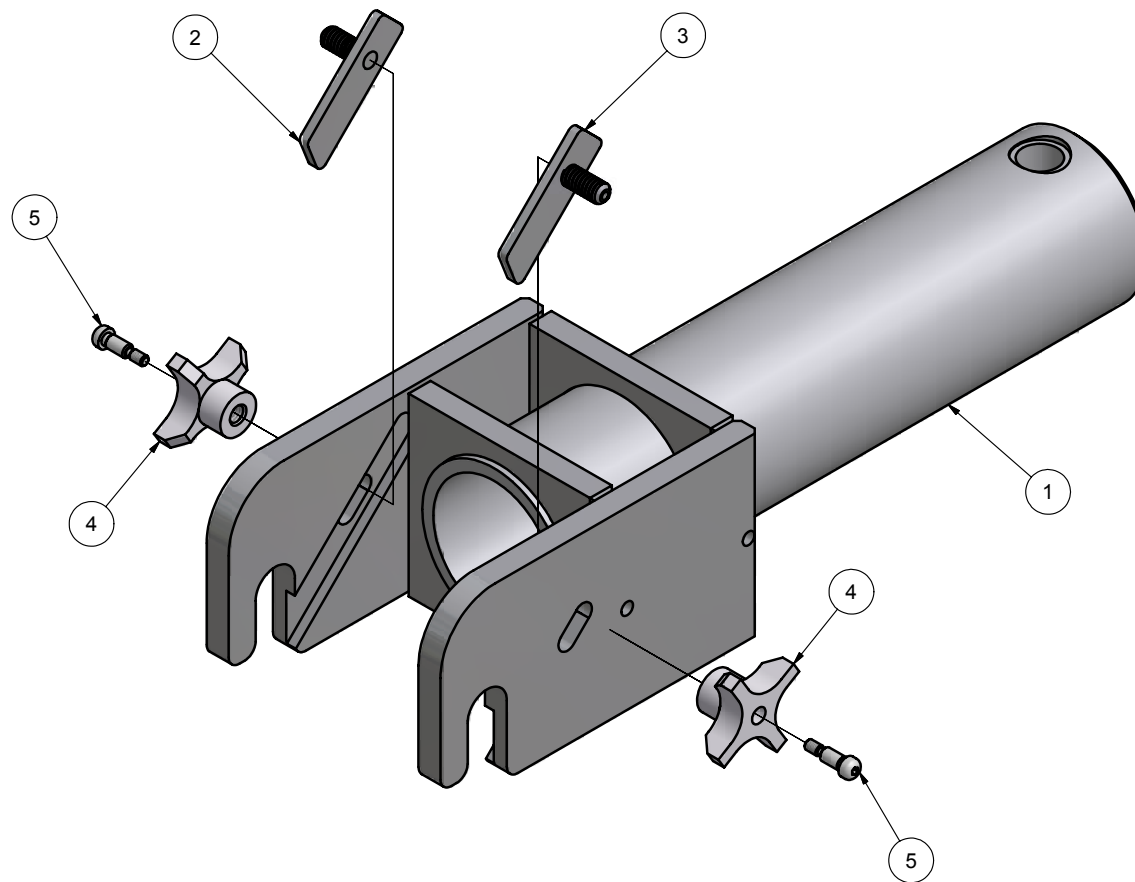

TY-FOK2

A/C MFG. = FOKKER
 APPLICABLE A/C = FOKKER 100
 WEIGHT = 20 lbs.
 SHIPPING DIM. = 26" X 14" X 14"
 FINISH = POWDER COAT YELLOW

TY-FOK2

ITEM	PART NUMBER	DESCRIPTION	QTY
1	TY-FO-02-00	WELDED FRAME ASSEMBLY	1
2	TY-FA-04-00	SLIDER ASSEMBLY	1
3	TY-FA-03-00	SLIDER ASSEMBLY	1
4	TY-FA-05-D8	KNOB	2
5	90298A537	Hexagon Socket Head Shoulder Screw	2