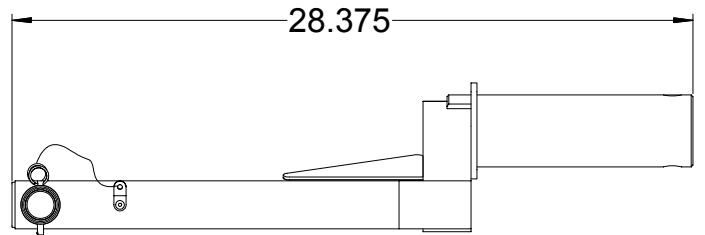

*MU-2 = 14.75"
 *TWIN OTTER = 13.00"

TY-MIT1

ITEM	QTY	PART NUMBER	DESCRIPTION	PRICE
1	1	TY-MU-01-00	FRAME ASSEMBLY	\$388.00
2	1	TY-MU-02-00	PIN ASSEMBLY	70.50
3	2	10-24 X 3/8	BUTTON HEAD CAP SCREW	.75
4	1	1/4-28 X 1/2	BOLT	.15
5	2	1/4 X 1.7	QUICK RELEASE PIN	8.50