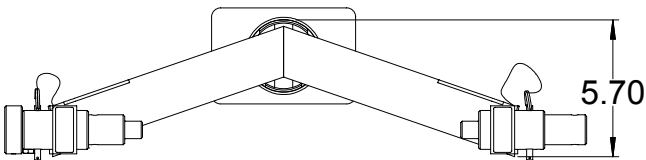

*MU-2 = 14.75"
 *TWIN OTTER = 13.00"

TY-MIT1

ITEM	QTY	PART NUMBER	DESCRIPTION	PRICE
1	1	TY-MU-01-00	FRAME ASSEMBLY	\$388.00
2	1	TY-MU-02-00	PIN ASSEMBLY	70.50
3	2	10-24 X 3/8	BUTTON HEAD CAP SCREW	.75
4	1	1/4-28 X 1/2	BOLT	.15
5	2	1/4 X 1.7	QUICK RELEASE PIN	8.50