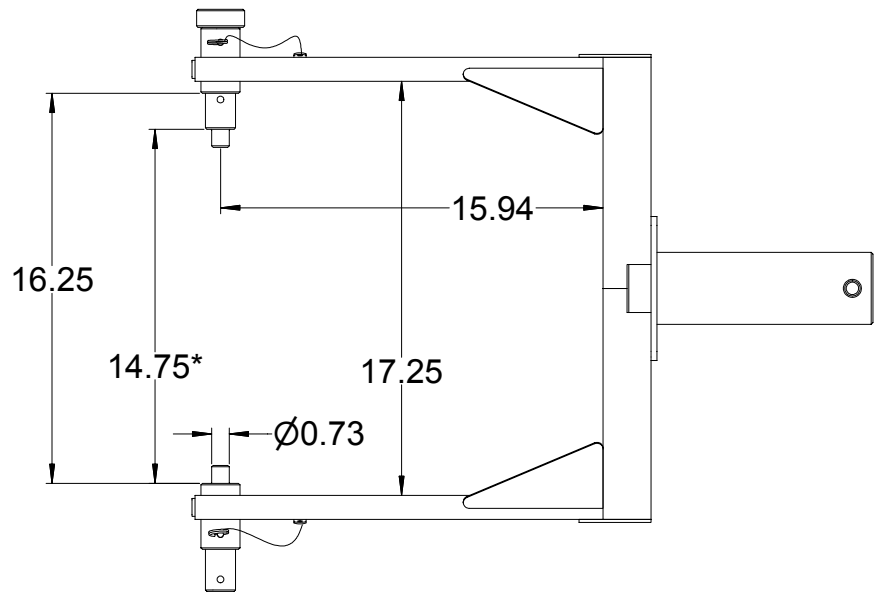

*MU-2 = 14.75"
 *TWIN OTTER = 13.00"

TY-MIT1

ITEM	QTY	PART NUMBER	DESCRIPTION	PRICE
1	1	TY-MU-01-00	FRAME ASSEMBLY	\$388.00
2	1	TY-MU-02-00	PIN ASSEMBLY	70.50
3	2	10-24 X 3/8	BUTTON HEAD CAP SCREW	.75
4	1	1/4-28 X 1/2	BOLT	.15
5	2	1/4 X 1.7	QUICK RELEASE PIN	8.50